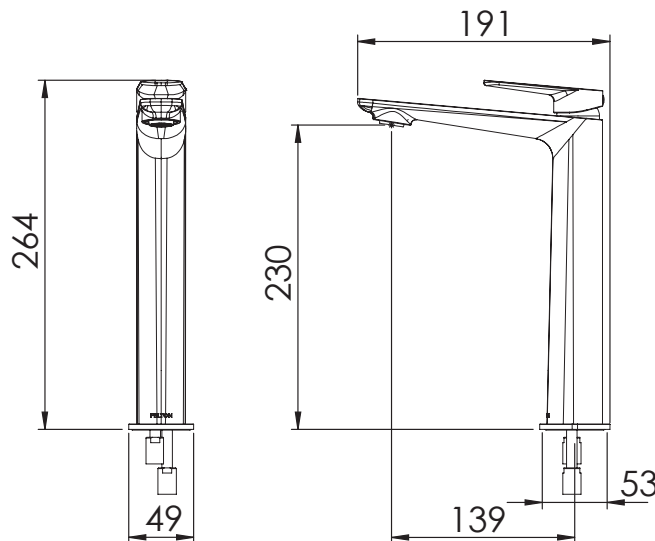

exclusive to
plumbingworld