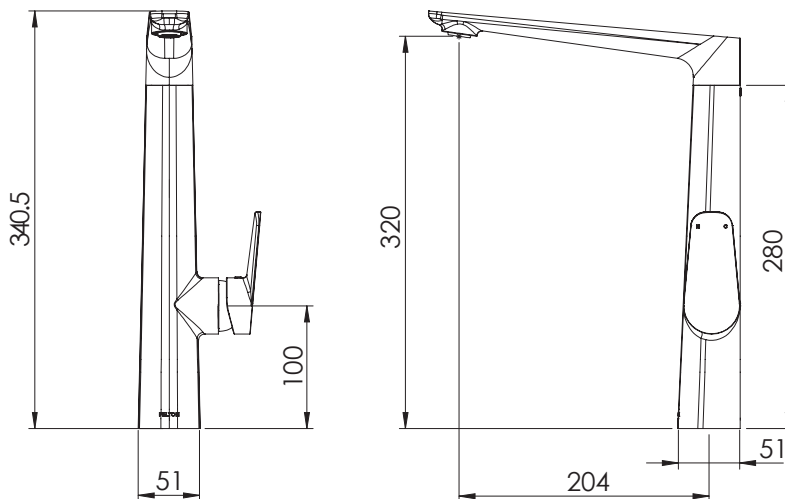

TECHNICAL PRODUCT INFORMATION

WILLO II SINK MIXER

FEATURES & BENEFITS

- For all pressures (up to 1500kPa)
- Available in chrome & PVD finishes
- 204mm reach
- 35mm quality European cartridge
- 360° swivel spout
- Pivoting aerator included
- Watermark certified
- 10 year warranty (T&C's apply)

Brushed Nickel
W2SMBN

exclusive to
plumbingworld