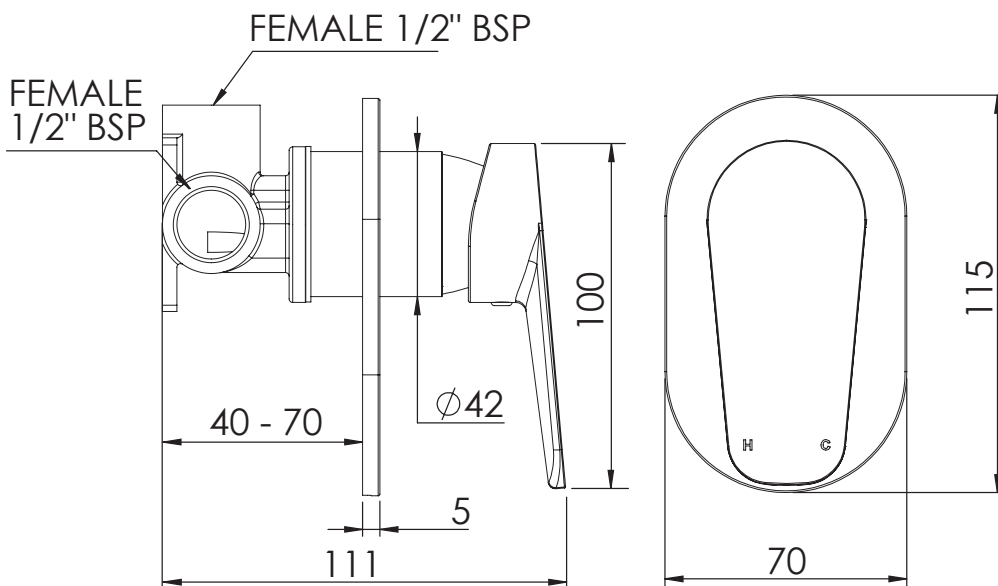

TECHNICAL PRODUCT INFORMATION

WILLO II MAINS PRESSURE SHOWER MIXER

FEATURES & BENEFITS

- For mains pressure only (500kPa)
- Available in chrome & PVD finishes
- 35mm quality European cartridge
- 115 x 70mm faceplate
- Designed and assembled in NZ
- Watermark certified
- 10 year warranty (T&C's apply)

exclusive to
plumbingworld