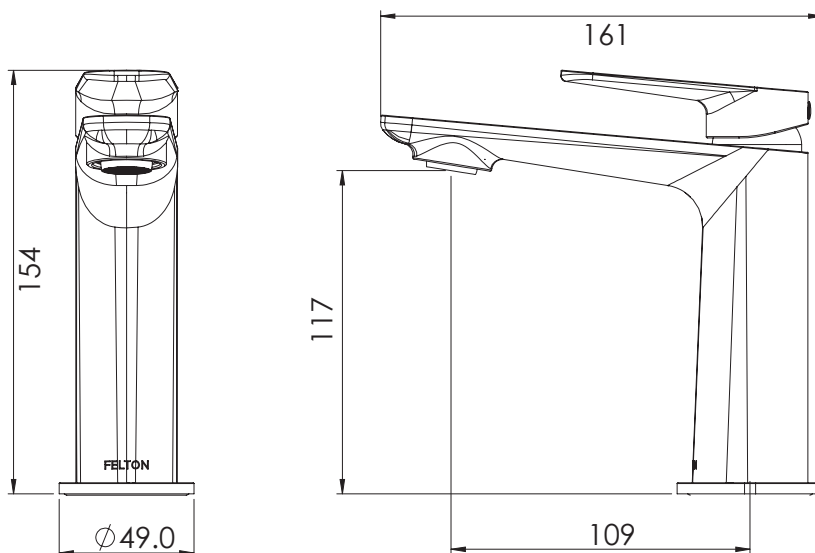

Brushed Nickel
W2BMBN

exclusive to
plumbingworld