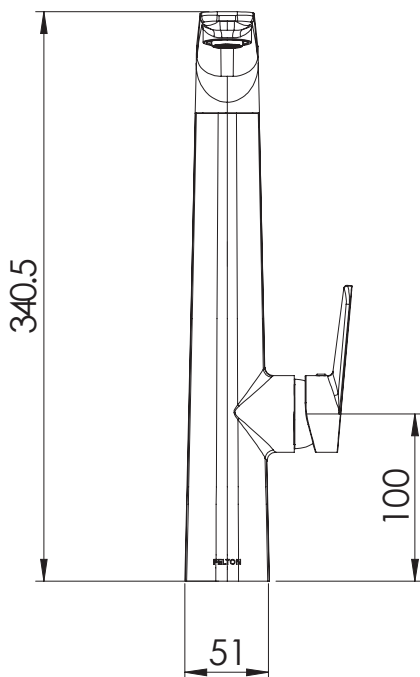

### FEATURES & BENEFITS

- For all pressures (up to 1500kPa)
- 204mm reach
- 35mm quality European cartridge
- 360° swivel spout
- Pivoting aerator included
- Watermark certified
- 10 year warranty & lifetime extension warranty available