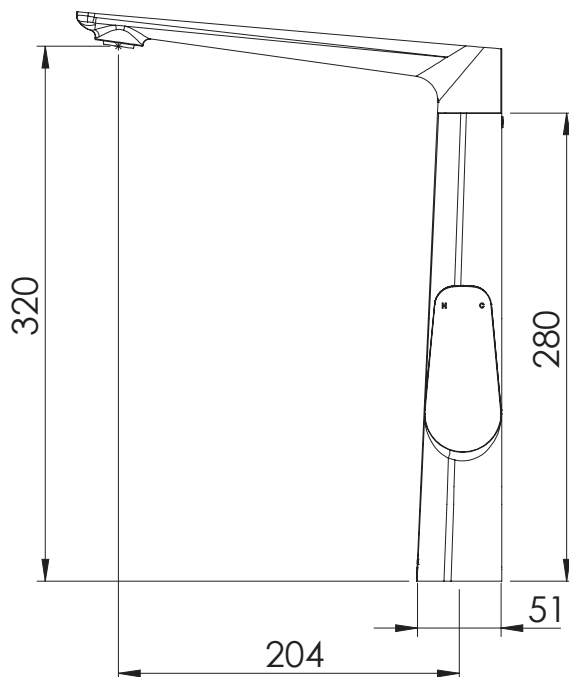

### FEATURES & BENEFITS

- For all pressures (up to 1500kPa)
- 204mm reach
- 35mm quality European cartridge
- 360° swivel spout
- Pivoting aerator included
- Watermark certified
- 10 year warranty & lifetime extension warranty available