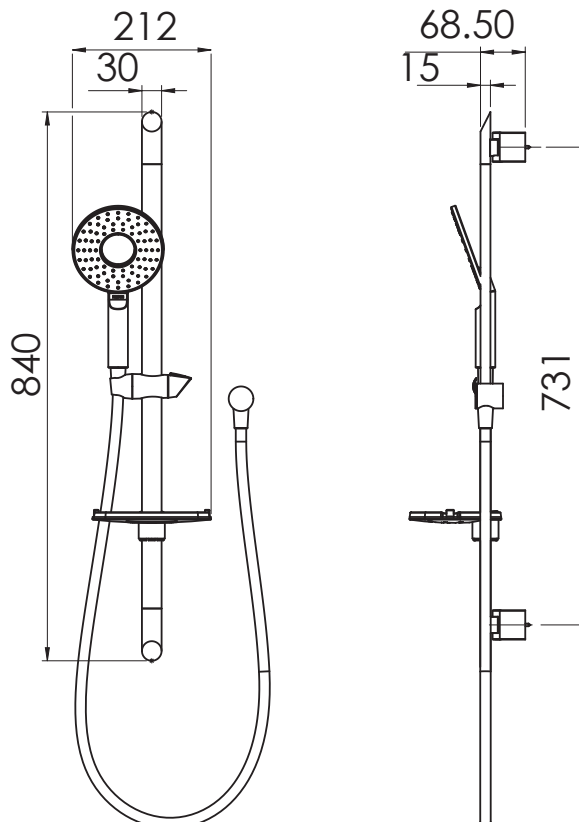

# WILLO II

## SINGLE SPRAY SLIDE SHOWER

W2HSKCSR

### FEATURES & BENEFITS

- For all pressures
- Single function handpiece
- Shower aperture - 38mm<sup>2</sup>
- 840mm slide rail (731mm C-C)
- Chrome metal elbow
- Soap dish included
- 1.5m large bore EN1113 rated smooth hose
- Watermark certified
- 5 year warranty