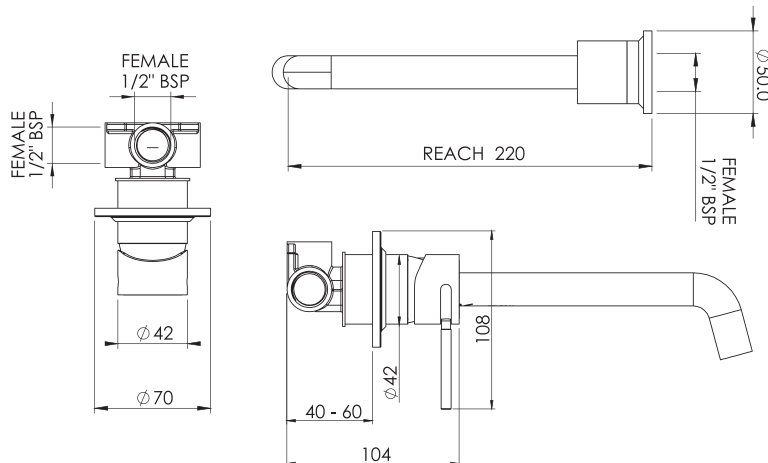

TECHNICAL PRODUCT INFORMATION

TATE WALL MOUNTED BASIN/BATH MIXER

FEATURES & BENEFITS

- Suitable for mains pressure only (up to 500kPa)
- 35mm quality European cartridge
- Suitable for left or right-handed installation
- Available in chrome & PVD finishes
- Designed in NZ
- 10 year warranty* & lifetime extension warranty available
- *5 year limited warranty on product finish

Chrome | TBFC

NEW ZEALAND REGISTERED DESIGN NO. 426071

WHEN INSTALLED
AS BASIN/SINK MIXER