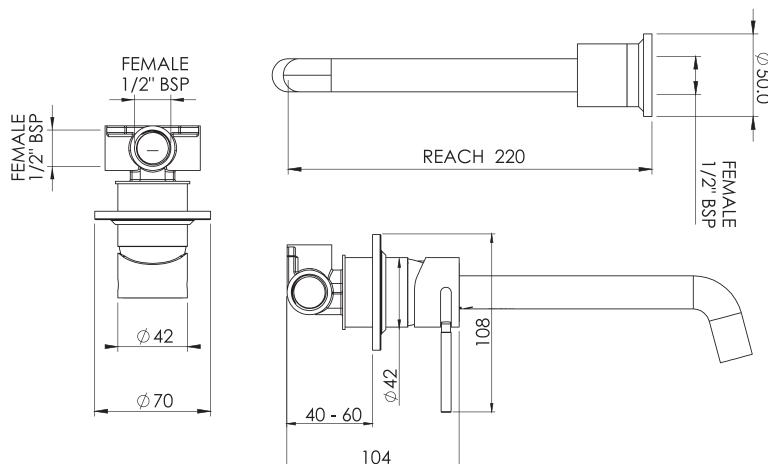

TECHNICAL PRODUCT INFORMATION

TATE

WALL MOUNTED BASIN/BATH MIXER

FEATURES & BENEFITS

- Suitable for mains pressure only (up to 500kPa)
- 35mm quality European cartridge
- Suitable for left or right-handed installation
- Available in chrome & PVD finishes
- Designed in NZ
- Watermark certified
- 10 year warranty* & lifetime extension warranty available
- *5 year limited warranty on product finish

WHEN INSTALLED
AS BASIN MIXER