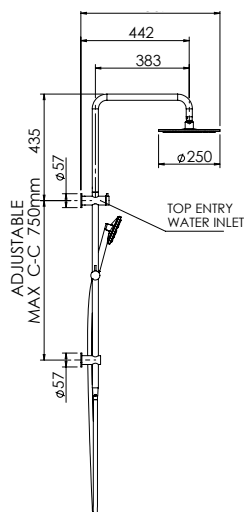

TECHNICAL PRODUCT INFORMATION

TATE RAIN COLUMN

FEATURES & BENEFITS

- Suitable for mains pressure only
- Ø250mm rain head
- Available in chrome & PVD finishes
- Stainless steel, single function handpiece
- Supplied with Aerlux® jets for mains pressure situations
- Shower aperture: rain head: 140mm² | handpiece: 38mm²
- Brass shower column with brackets
- Top section pivotable
- Built in diverter to switch between rain head and handpiece
- Top entry G1/2 inch female inlet
- Watermark certified
- 5 year warranty