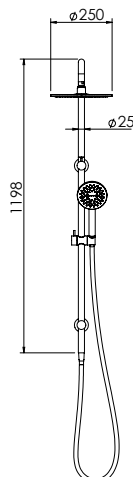

TECHNICAL PRODUCT INFORMATION

TATE RAIN COLUMN

FEATURES & BENEFITS

- Suitable for mains pressure only
- Ø250mm rain head
- Available in chrome & PVD finishes
- Stainless steel, single function handpiece
- Supplied with Aerlux® jets for mains pressure situations
- Shower aperture: rain head: 140mm² | handpiece: 38mm²
- Brass shower column with brackets
- Top section pivotable
- Built in diverter to switch between rain head and handpiece
- Top entry G1/2 inch female inlet
- Watermark certified
- 5 year warranty

Chrome | TRCC

Black
TRCMB

Brushed Nickel
TRCBN

Brushed Gunmetal
TRCGM

Brushed Gold
TRCBG

Brushed Bronze
TRCBZ

Black
Gloss Black
TRCMB-GB

RAIN HEAD

HANDPIECE