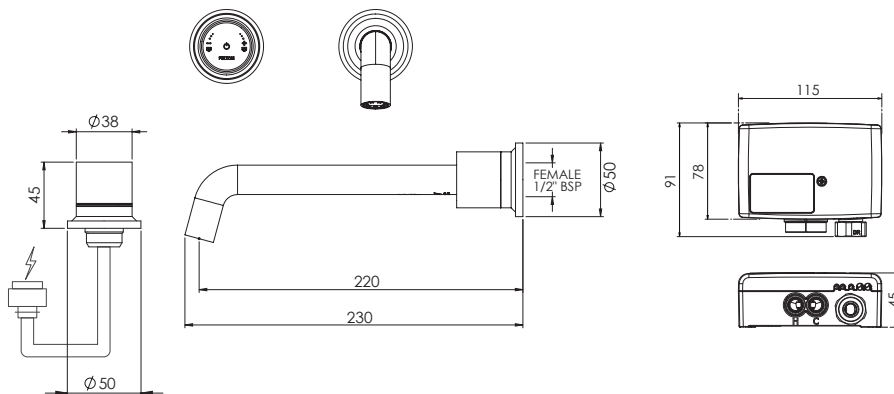

Chrome | FD-TBFC

Brushed Gold
FD-TBFBG

Black
FD-TBFMB

Brushed Nickel
FD-TBFBN

Brushed Gunmetal
FD-TBFGM

Brushed Bronze
FD-TBFBBZ

Black
Gloss Black
FD-TBFMB-GB

*Fixed flow rate only, i.e. no flow adjustment function. If you would like to control the flow rate for this product, simply purchase the Tate Digital Shower Mixer and pair it with the Tate Wall Mounted Spout.

WHEN INSTALLED
AS BASIN MIXER