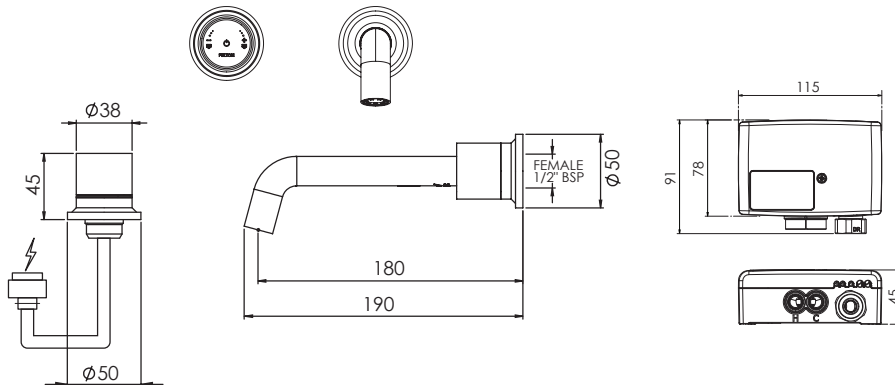

TECHNICAL PRODUCT INFORMATION

TATE

DIGITAL WALL MOUNTED MIXER 180MM

FEATURES & BENEFITS

- Suitable for mains pressure only (up to 500kPa)
- Available in chrome & PVD finishes
- Three programmable memory settings for temperature - fixed flow rate only
- LED lights indicate change in water temperature
- Available in 180mm and 220mm reach
- Suitable for left or right-handed installation
- Programmable maximum run time
- Ambient light setting function
- Gradual temperature change
- 5 year warranty

Chrome | FD-TBFC

Brushed Gold
FD-TBFBG

Black
FD-TBFMB

Brushed Nickel
FD-TBFBN

Brushed Gunmetal
FD-TBFGM

Brushed Bronze
FD-TBFBBZ

Black
Gloss Black
FD-TBFMB-GB

*Fixed flow rate only, i.e. no flow adjustment function. If you would like to control the flow rate for this product, simply purchase the Tate Digital Shower Mixer and pair it with the Tate Wall Mounted Spout.

WHEN INSTALLED
AS BASIN MIXER