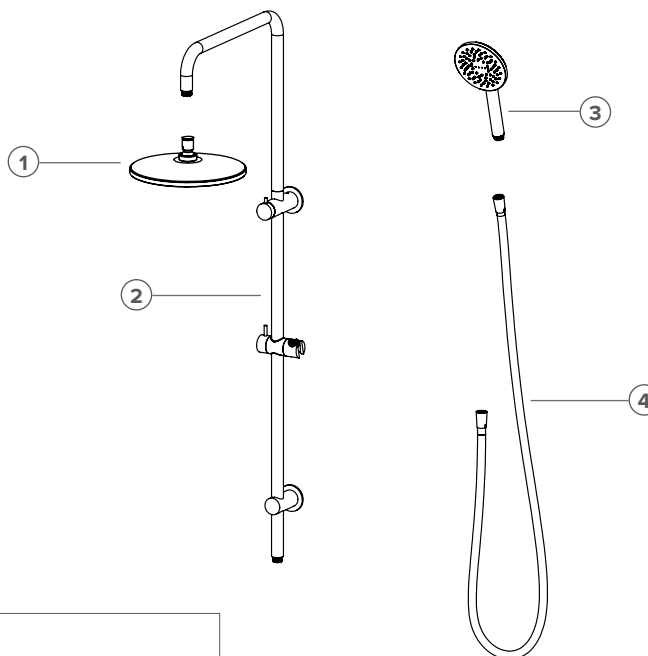

FELTON

TATE CUSTOMISATION FORM

Please send this completed form to:
NZ sales@felton.co.nz
AU sales@feltontapware.com.au

TATE RAIN SHOWER COLUMN

FINISHES

- C CHROME
- BG BRUSHED GOLD
- MB BLACK
- BN BRUSHED STAINLESS FINISH
- GM BRUSHED GUNMETAL
- BBZ BRUSHED BRONZE

1. Tate Rain Head

Finish: (please tick)

- C BG MB BN GM BBZ

2. Tate Shower Column

Finish: (please tick)

- C BG MB BN GM BBZ

3. Aerlux® Handpiece

Finish: (please tick)

- C BG MB BN GM BBZ

4. Tate Hose

Finish: (please tick)

- C BG MB BN GM BBZ