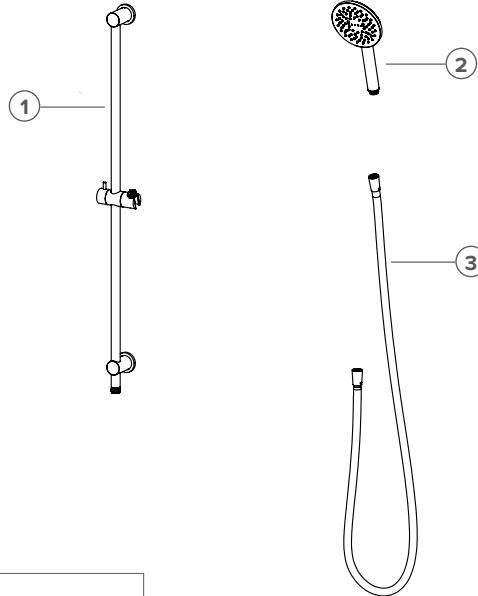

FELTON

TATE CUSTOMISATION FORM

Please send this completed form to:
NZ sales@felton.co.nz
AU sales@feltontapware.com.au

TATE

AERLUX® SINGLE SPRAY SLIDE SHOWER

FINISHES

- C CHROME
- BG BRUSHED GOLD
- MB BLACK
- BN BRUSHED STAINLESS FINISH
- GM BRUSHED GUNMETAL
- BBZ BRUSHED BRONZE

1. Tate Wet Rail

Finish: (please tick)

- C BG MB BN GM BBZ

2. Aerlux® Handpiece

Finish: (please tick)

- C BG MB BN GM BBZ

3. Tate Hose

Finish: (please tick)