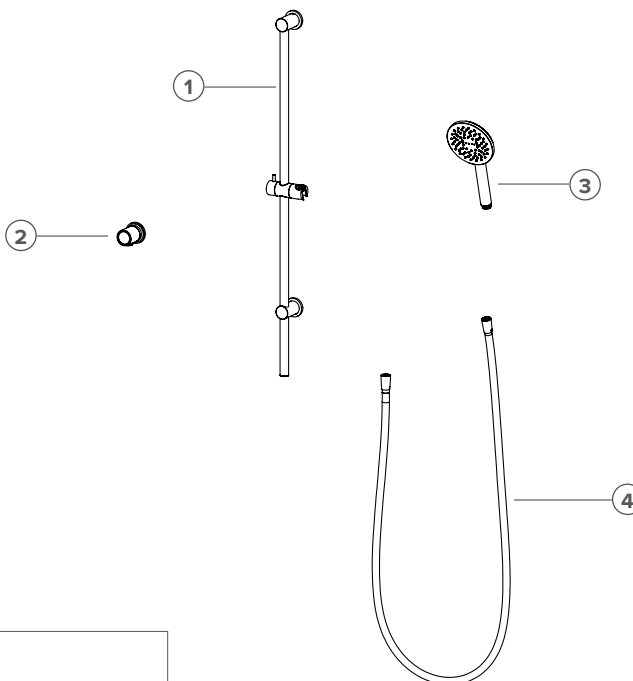

FELTON

TATE CUSTOMISATION FORM

Please send this completed form to:
NZ sales@felton.co.nz
AU sales@feltontapware.com.au

TATE

AERLUX® CONVENTIONAL SLIDE RAIL

FINISHES

- C CHROME
- BG BRUSHED GOLD
- MB BLACK
- BN BRUSHED STAINLESS FINISH
- GM BRUSHED GUNMETAL
- BBZ BRUSHED BRONZE

1. Tate Conventional Slide Rail

Finish: (please tick)

- C BG MB BN GM BBZ

2. Tate Elbow

Finish: (please tick)

- C BG MB BN GM BBZ

3. Aerlux® Handpiece

Finish: (please tick)

- C BG MB BN GM BBZ

4. Tate Hose

Finish: (please tick)

- C BG MB BN GM BBZ