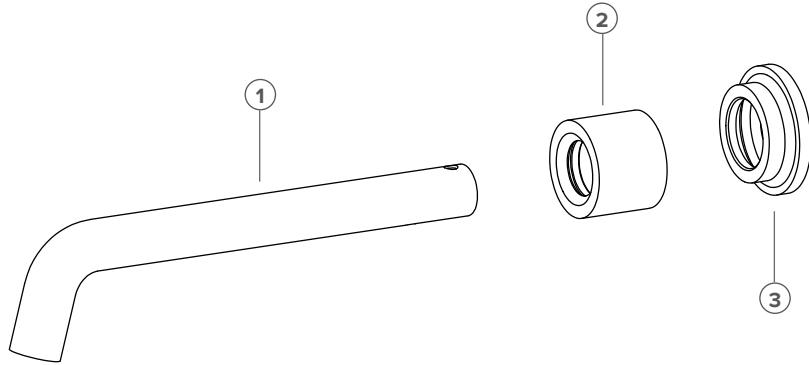

FELTON

TATE CUSTOMISATION FORM

Please send this completed form to:
NZ sales@felton.co.nz
AU sales@feltontapware.com.au

TATE WALL MOUNTED SPOUT

FINISHES

- ☐ C CHROME
- ☐ BG BRUSHED GOLD
- ☐ MB BLACK
- ☐ BN BRUSHED STAINLESS FINISH
- ☐ GM BRUSHED GUNMETAL
- ☐ BBZ BRUSHED BRONZE

MERCHANT NAME / BRANCH

STAFF NAME

STAFF EMAIL ADDRESS

CUSTOMER NAME / JOB REFERENCE

CUSTOMER PHONE NUMBER

CUSTOMER EMAIL ADDRESS

NOTES

Note: Customised orders will not be able to be returned for credit

1. Tate Bath Spout

Finish: (please tick)

1. ☐ C ☒ BG ☐ MB ☐ BN ☐ GM ☐ BBZ

2. Tate Top Sleeve

Finish: (please tick)

1. ☐ C ☒ BG ☐ MB ☐ BN ☐ GM ☐ BBZ

3. Tate Base Holder

Finish: (please tick)

1. ☐ C ☒ BG ☐ MB ☐ BN ☐ GM ☐ BBZ