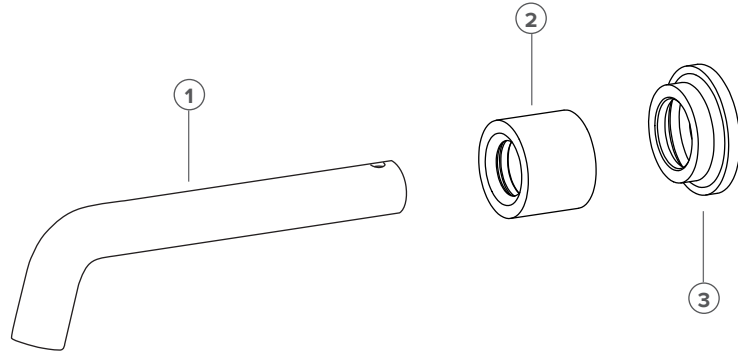

FELTON

TATE CUSTOMISATION FORM

Please send this completed form to:
NZ sales@felton.co.nz
AU sales@feltontapware.com.au

TATE WALL MOUNTED SPOUT (180MM)

FINISHES

- C CHROME
- BG BRUSHED GOLD
- MB BLACK
- BN BRUSHED STAINLESS FINISH
- GM BRUSHED GUNMETAL
- BBZ BRUSHED BRONZE

1. Tate Bath Spout

Finish: (please tick)

2. Tate Top Sleeve

Finish: (please tick)

3. Tate Base Holder

Finish: (please tick)