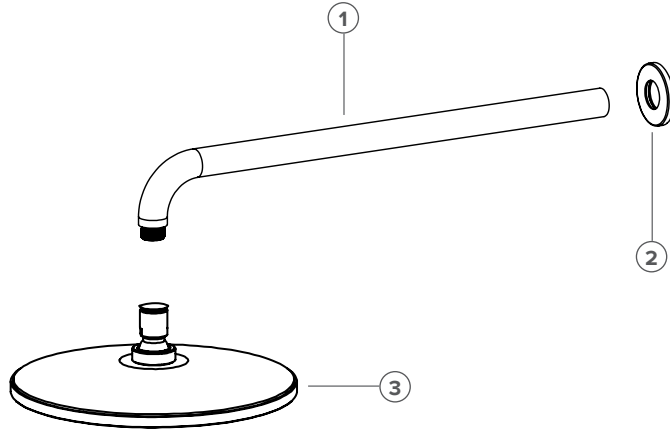

FELTON

TATE CUSTOMISATION FORM

Please send this completed form to:
NZ sales@felton.co.nz
AU sales@feltontapware.com.au

TATE RAIN HEAD WALL MOUNTED 450MM

FINISHES

- C CHROME
- BG BRUSHED GOLD
- MB BLACK
- BN BRUSHED STAINLESS FINISH
- GM BRUSHED GUNMETAL
- BBZ BRUSHED BRONZE

1. Tate 450mm Horizontal Arm

Finish: (please tick)

- C BG MB BN GM BBZ

2. Tate Shower Arm Flange

Finish: (please tick)

- C BG MB BN GM BBZ

3. Tate Rain Head Ø250mm

Finish: (please tick)