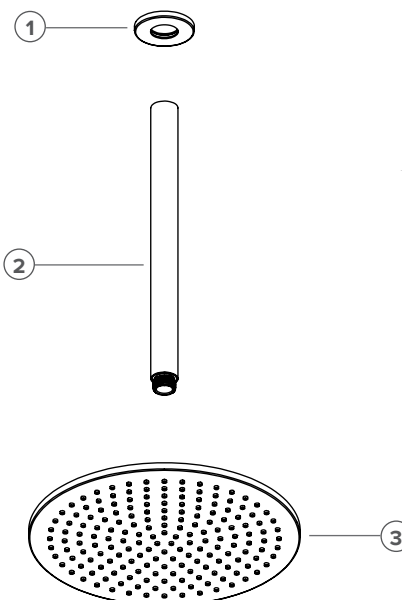

FELTON

TATE CUSTOMISATION FORM

Please send this completed form to:
NZ sales@felton.co.nz
AU sales@feltontapware.com.au

TATE

RAIN HEAD CEILING MOUNTED 300MM

FINISHES

- ☐ C CHROME
- ☐ BG BRUSHED GOLD
- ☐ MB BLACK
- ☐ BN BRUSHED STAINLESS FINISH
- ☐ GM BRUSHED GUNMETAL
- ☐ BBZ BRUSHED BRONZE

MERCHANT NAME / BRANCH

STAFF NAME

STAFF EMAIL ADDRESS

CUSTOMER NAME / JOB REFERENCE

CUSTOMER PHONE NUMBER

CUSTOMER EMAIL ADDRESS

NOTES

Note: Customised orders will not be able to be returned for credit

1. Tate Shower Arm Flange

Finish: (please tick)

- ☐ C
- ☐ BG
- ☐ MB
- ☐ BN
- ☐ GM
- ☐ BBZ

2. Tate 300mm Vertical Arm

Finish: (please tick)

- ☐ C
- ☐ BG
- ☐ MB
- ☐ BN
- ☐ GM
- ☐ BBZ

3. Tate Rain Head Ø250mm

Finish: (please tick)

- ☐ C
- ☐ BG
- ☐ MB
- ☐ BN
- ☐ GM
- ☐ BBZ