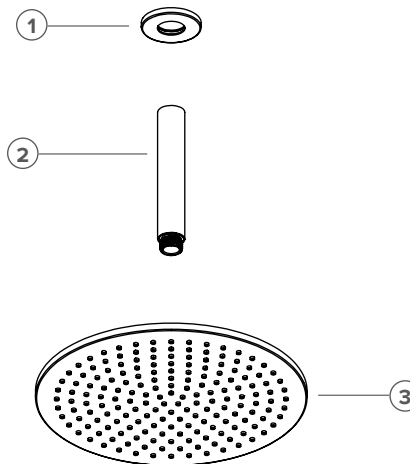

FELTON

TATE CUSTOMISATION FORM

Please send this completed form to:
NZ sales@felton.co.nz
AU sales@feltontapware.com.au

TATE

RAIN HEAD CEILING MOUNTED 180MM

FINISHES

- C CHROME
- BG BRUSHED GOLD
- MB BLACK
- BN BRUSHED STAINLESS FINISH
- GM BRUSHED GUNMETAL
- BBZ BRUSHED BRONZE

1. Tate Shower Arm Flange

Finish: (please tick)

2. Tate 180mm Vertical Arm

Finish: (please tick)

3. Tate Rain Head Ø250mm

Finish: (please tick)