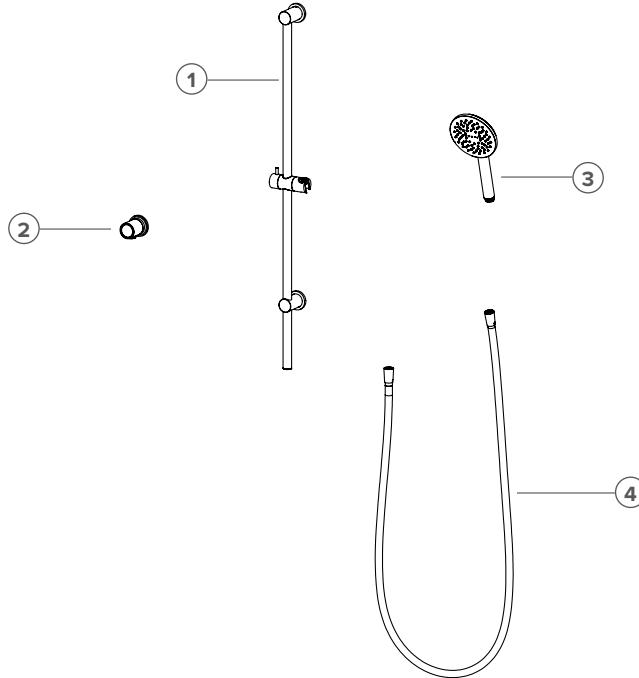

TATE CUSTOMISATION FORM

TATE AERLUX® CONVENTIONAL SLIDE RAIL

FINISHES

- C CHROME
- BG BRUSHED GOLD
- MB BLACK
- BN BRUSHED NICKEL
- GM BRUSHED GUNMETAL
- BBZ BRUSHED BRONZE
- GB GLOSS BLACK

MERCHANT NAME / BRANCH

STAFF NAME

STAFF EMAIL ADDRESS

CUSTOMER NAME / JOB REFERENCE

CUSTOMER PHONE NUMBER

CUSTOMER EMAIL ADDRESS

NOTES

Note: Customised orders will not be able to be returned for credit

1. Tate Conventional Slide Rail

Finish: (please tick)

C
 BG
 MB
 BN
 GM
 BBZ

2. Tate Elbow

Finish: (please tick)

C
 BG
 MB
 BN
 GM
 BBZ
 GB

3. Tate Aerlux® Handpiece

Finish: (please tick)

C
 BG
 MB
 BN
 GM
 BBZ
 GB

4. Tate Hose

Finish: (please tick)

C
 BG
 MB
 BN
 GM
 BBZ