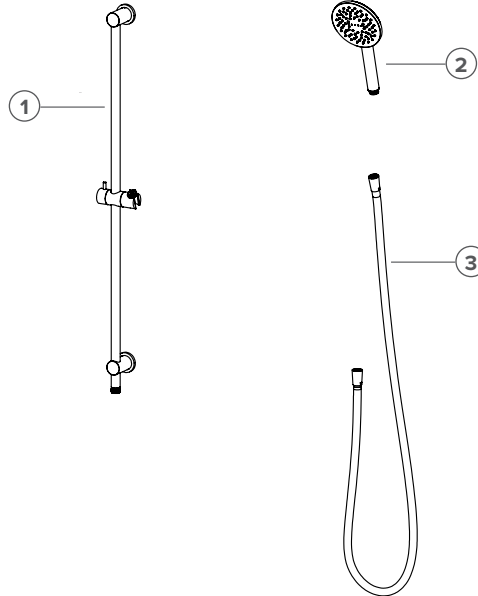

TATE CUSTOMISATION FORM

TATE

AERLUX® SINGLE SPRAY SLIDE SHOWER

FINISHES

- C CHROME
- BG BRUSHED GOLD
- MB BLACK
- BN BRUSHED NICKEL
- GM BRUSHED GUNMETAL
- BBZ BRUSHED BRONZE
- GB GLOSS BLACK

MERCHANT NAME / BRANCH

STAFF NAME

STAFF EMAIL ADDRESS

CUSTOMER NAME / JOB REFERENCE

CUSTOMER PHONE NUMBER

CUSTOMER EMAIL ADDRESS

NOTES

Note: Customised orders will not be able to be returned for credit

1. Tate Wet Rail

Finish: (please tick)

- C
 BG
 MB
 BN
 GM
 BBZ

2. Tate Aerlux® Handpiece

Finish: (please tick)

- C
 BG
 MB
 BN
 GM
 BBZ
 GB

3. Tate Hose

Finish: (please tick)

- C
 BG
 MB
 BN
 GM
 BBZ