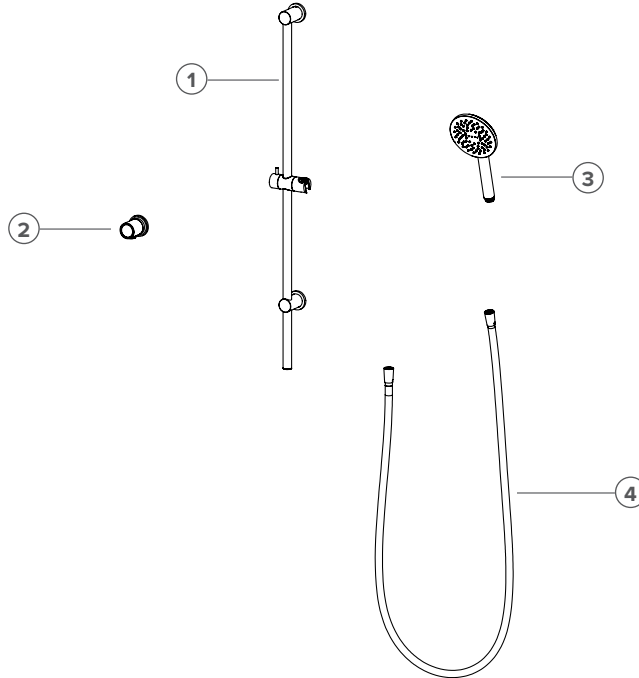

TATE CUSTOMISATION FORM

TATE AERLUX® CONVENTIONAL SLIDE RAIL

FINISHES

- C** CHROME
- BG** BRUSHED GOLD
- MB** BLACK
- BN** BRUSHED NICKEL
- GM** BRUSHED GUNMETAL
- BBZ** BRUSHED BRONZE
- GB** GLOSS BLACK

1. Tate Conventional Slide Rail

Finish: (please tick)

C
 BG
 MB
 BN
 GM
 BBZ

2. Tate Elbow

Finish: (please tick)

C
 BG
 MB
 BN
 GM
 BBZ
 GB

3. Tate Aerlux® Handpiece

Finish: (please tick)

C
 BG
 MB
 BN
 GM
 BBZ
 GB

4. Tate Hose

Finish: (please tick)

C
 BG
 MB
 BN
 GM
 BBZ