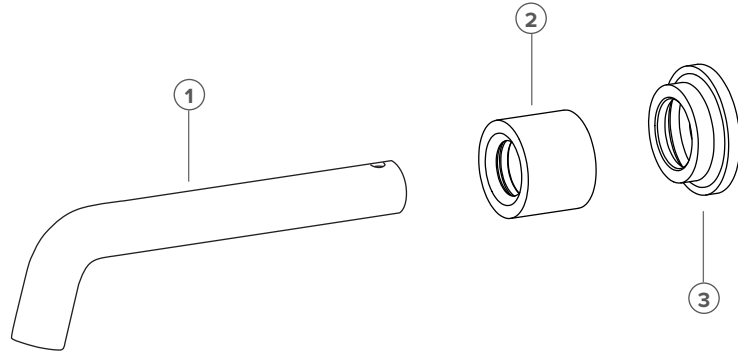

TATE CUSTOMISATION FORM

TATE

WALL MOUNTED SPOUT (180MM)

FINISHES

- C CHROME
- BG BRUSHED GOLD
- MB BLACK
- BN BRUSHED NICKEL
- GM BRUSHED GUNMETAL
- BBZ BRUSHED BRONZE
- GB GLOSS BLACK

MERCHANT NAME / BRANCH

STAFF NAME

STAFF EMAIL ADDRESS

CUSTOMER NAME / JOB REFERENCE

CUSTOMER PHONE NUMBER

CUSTOMER EMAIL ADDRESS

NOTES

Note: Customised orders will not be able to be returned for credit

1. Tate Bath Spout

Finish: (please tick)

- C
 BG
 MB
 BN
 GM
 BBZ

2. Tate Top Sleeve

Finish: (please tick)

- C
 BG
 MB
 BN
 GM
 BBZ
 GB

3. Tate Base Holder

Finish: (please tick)

- C
 BG
 MB
 BN
 GM
 BBZ