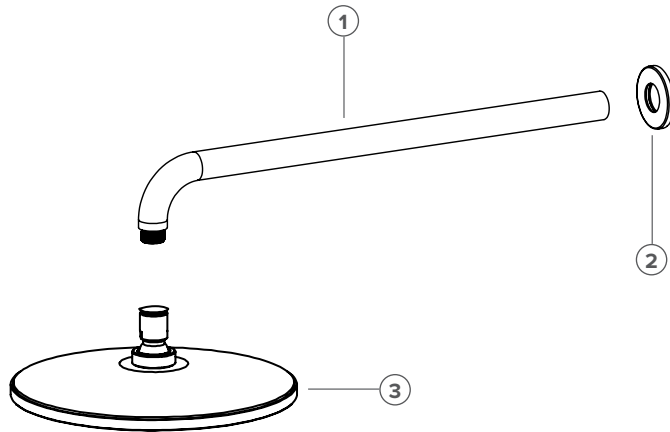

TATE CUSTOMISATION FORM

TATE

RAIN HEAD WALL MOUNTED 450MM

FINISHES

- ☐ C CHROME
- ☐ BG BRUSHED GOLD
- ☐ MB BLACK
- ☐ BN BRUSHED NICKEL
- ☐ GM BRUSHED GUNMETAL
- ☐ BBZ BRUSHED BRONZE
- ☐ GB GLOSS BLACK

MERCHANT NAME / BRANCH

STAFF NAME

STAFF EMAIL ADDRESS

CUSTOMER NAME / JOB REFERENCE

CUSTOMER PHONE NUMBER

CUSTOMER EMAIL ADDRESS

NOTES

Note: Customised orders will not be able to be returned for credit

1. Tate 450mm Horizontal Arm

Finish: (please tick)

1. ☐ C
   ☒ BG
   ☐ MB
   ☐ BN
   ☐ GM
   ☐ BBZ

2. Tate Shower Arm Flange

Finish: (please tick)

1. ☐ C
   ☒ BG
   ☐ MB
   ☐ BN
   ☐ GM
   ☐ BBZ

3. Tate Rain Head Ø250mm

Finish: (please tick)

1. ☐ C
   ☒ BG
   ☐ MB
   ☐ BN
   ☐ GM
   ☐ BBZ