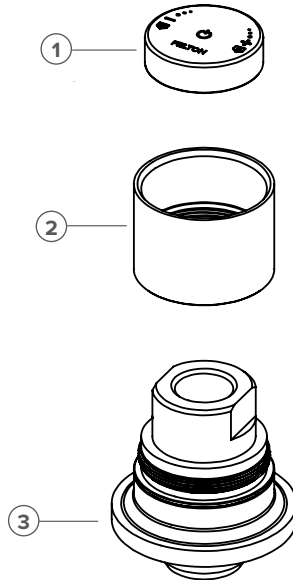

TATE CUSTOMISATION FORM

TATE

SMARTFLOW DIGITAL SHOWER MIXER

FINISHES

- C** CHROME
- BG** BRUSHED GOLD
- MB** MATTE BLACK
- BN** BRUSHED NICKEL
- GM** BRUSHED GUNMETAL
- BBZ** BRUSHED BRONZE
- GB** GLOSS BLACK

1. Tate Digital Knob

Finish: (please tick)

- C**
 BG
 MB
 BN
 GM
 BBZ

2. Tate Digital Controller Sleeve

Finish: (please tick)

- C**
 BG
 MB
 BN
 GM
 BBZ
 GB

3. Tate Digital Controller Base

Finish: (please tick)