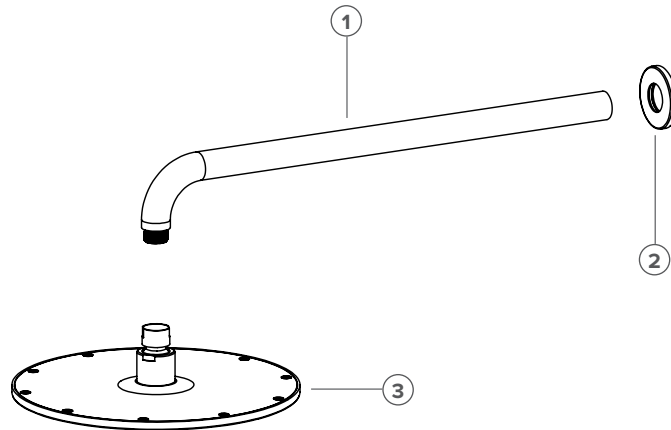

TATE CUSTOMISATION FORM

TATE

RAIN HEAD WALL MOUNTED 450mm

FINISHES

- C CHROME
- BG BRUSHED GOLD
- MB MATTE BLACK
- BN BRUSHED NICKEL
- GM BRUSHED GUNMETAL
- BBZ BRUSHED BRONZE
- GB GLOSS BLACK

MERCHANT NAME / BRANCH

STAFF NAME

STAFF EMAIL ADDRESS

CUSTOMER NAME / JOB REFERENCE

CUSTOMER PHONE NUMBER

CUSTOMER EMAIL ADDRESS

NOTES

Note: Customised orders will not be able to be returned for credit

1. Tate 450mm Horizontal Arm

Finish: (please tick)

- C
 BG
 MB
 BN
 GM
 BBZ

2. Tate Shower Arm Flange

Finish: (please tick)

- C
 BG
 MB
 BN
 GM
 BBZ

3. Tate Rain Head Ø250mm

Finish: (please tick)

- C
 BG
 MB
 BN
 GM
 BBZ