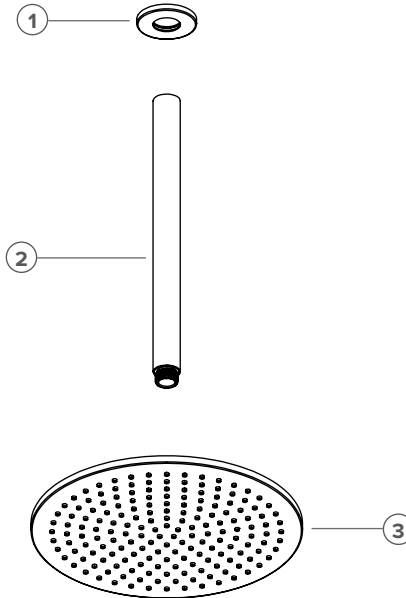

TATE CUSTOMISATION FORM

TATE

RAIN HEAD CEILING MOUNTED 300mm

FINISHES

- ☐ **C** CHROME
- ☐ **BG** BRUSHED GOLD
- ☐ **MB** MATTE BLACK
- ☐ **BN** BRUSHED NICKEL
- ☐ **GM** BRUSHED GUNMETAL
- ☐ **BBZ** BRUSHED BRONZE
- ☐ **GB** GLOSS BLACK

MERCHANT NAME / BRANCH

STAFF NAME

STAFF EMAIL ADDRESS

CUSTOMER NAME / JOB REFERENCE

CUSTOMER PHONE NUMBER

CUSTOMER EMAIL ADDRESS

NOTES

Note: Customised orders will not be able to be returned for credit

1. Tate Shower Arm Flange

Finish: (please tick)

1. ☐ **C**
   ☒ **BG**
   ☐ **MB**
   ☐ **BN**
   ☐ **GM**
   ☐ **BBZ**

2. Tate 300mm Vertical Arm

Finish: (please tick)

1. ☐ **C**
   ☒ **BG**
   ☐ **MB**
   ☐ **BN**
   ☐ **GM**
   ☐ **BBZ**

3. Tate Rain Head Ø250mm

Finish: (please tick)

1. ☐ **C**
   ☒ **BG**
   ☐ **MB**
   ☐ **BN**
   ☐ **GM**
   ☐ **BBZ**