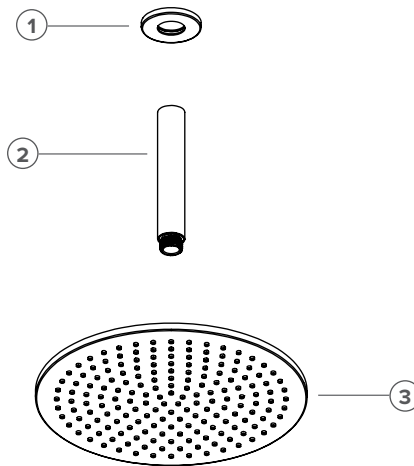

TATE CUSTOMISATION FORM

TATE

RAIN HEAD CEILING MOUNTED 180mm

FINISHES

- C** CHROME
- BG** BRUSHED GOLD
- MB** MATTE BLACK
- BN** BRUSHED NICKEL
- GM** BRUSHED GUNMETAL
- BBZ** BRUSHED BRONZE
- GB** GLOSS BLACK

1. Tate Shower Arm Flange

Finish: (please tick)

- C**
 BG
 MB
 BN
 GM
 BBZ

2. Tate 180mm Vertical Arm

Finish: (please tick)

- C**
 BG
 MB
 BN
 GM
 BBZ

3. Tate Rain Head Ø250mm

Finish: (please tick)