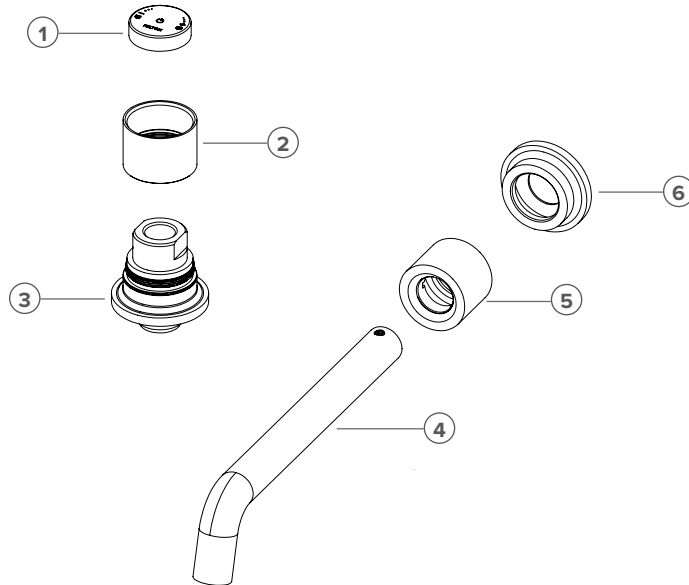

TATE CUSTOMISATION FORM

TATE DIGITAL WALL MOUNTED MIXER

FINISHES

- C** CHROME
- BG** BRUSHED GOLD
- MB** MATTE BLACK
- BN** BRUSHED NICKEL
- GM** BRUSHED GUNMETAL
- BBZ** BRUSHED BRONZE
- GB** GLOSS BLACK

1. Tate Digital Knob

Finish: (please tick)

2. Tate Digital Controller Sleeve

Finish: (please tick)

3. Tate Digital Controller Base

Finish: (please tick)

4. Tate Spout

Finish: (please tick)

5. Tate Top Sleeve

Finish: (please tick)

6. Tate Base Holder

Finish: (please tick)