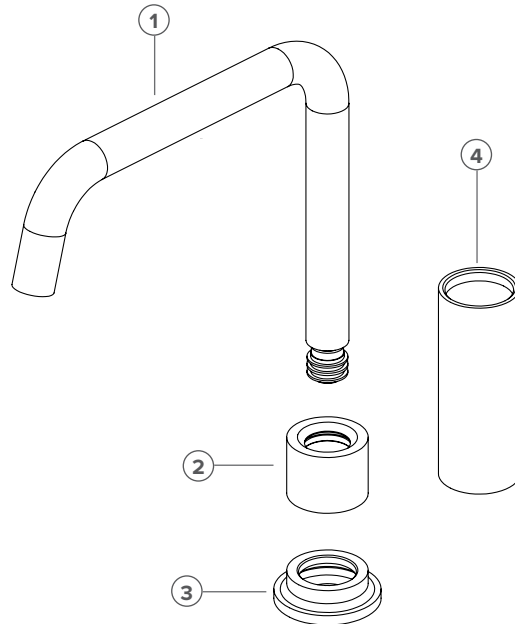

TATE CUSTOMISATION FORM

TATE

DECK MOUNTED SPOUT

FINISHES

- C** CHROME
- BG** BRUSHED GOLD
- MB** MATTE BLACK
- BN** BRUSHED NICKEL
- GM** BRUSHED GUNMETAL
- BBZ** BRUSHED BRONZE
- GB** GLOSS BLACK

MERCHANT NAME / BRANCH

STAFF NAME

STAFF EMAIL ADDRESS

CUSTOMER NAME / JOB REFERENCE

CUSTOMER PHONE NUMBER

CUSTOMER EMAIL ADDRESS

NOTES

Note: Customised orders will not be able to be returned for credit

1. Tate Spout

Finish: (please tick)

- C**
 BG
 MB
 BN
 GM
 BBZ

2. Tate Top Sleeve

Finish: (please tick)

- C**
 BG
 MB
 BN
 GM
 BBZ
 GB

3. Tate Base Holder

Finish: (please tick)

- C**
 BG
 MB
 BN
 GM
 BBZ

4. Tate Extension Sleeve

Finish: (please tick)

- C**
 BG
 MB
 BN
 GM
 BBZ