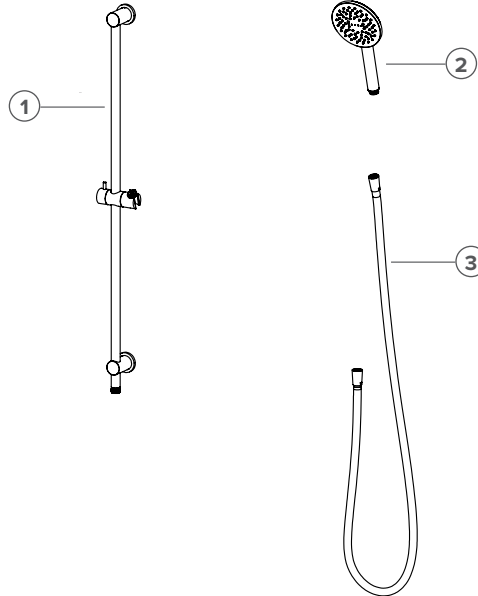

TATE CUSTOMISATION FORM

TATE

AERLUX™ SINGLE SPRAY SLIDE SHOWER

FINISHES

- C** CHROME
- BG** BRUSHED GOLD
- MB** MATTE BLACK
- BN** BRUSHED NICKEL
- GM** BRUSHED GUNMETAL
- BBZ** BRUSHED BRONZE
- GB** GLOSS BLACK

1. Tate Wet Rail

Finish: (please tick)

- C**
 BG
 MB
 BN
 GM
 BBZ

2. Tate Aerlux™ Handpiece

Finish: (please tick)

- C**
 BG
 MB
 BN
 GM
 BBZ
 GB

3. Tate Hose

Finish: (please tick)