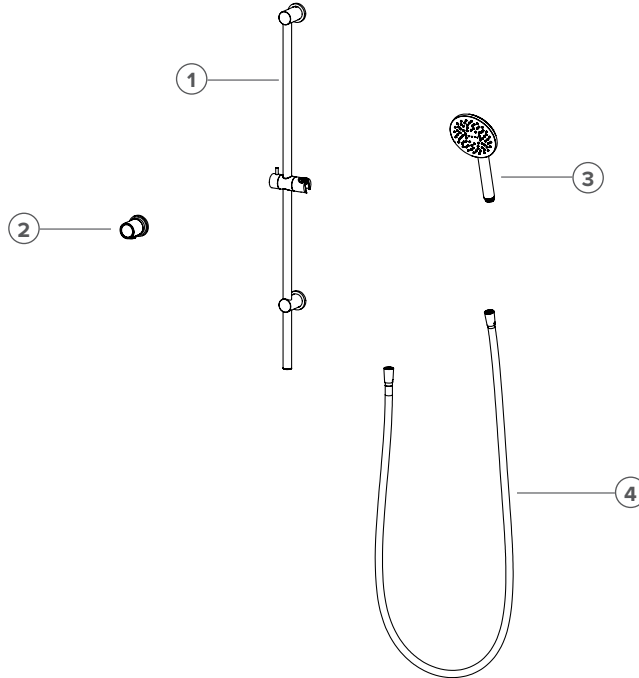

TATE CUSTOMISATION FORM

TATE AERLUX™ CONVENTIONAL SLIDE RAIL

FINISHES

- ☐ **C** CHROME
- ☐ **BG** BRUSHED GOLD
- ☐ **MB** MATTE BLACK
- ☐ **BN** BRUSHED NICKEL
- ☐ **GM** BRUSHED GUNMETAL
- ☐ **BBZ** BRUSHED BRONZE
- ☐ **GB** GLOSS BLACK

MERCHANT NAME / BRANCH

STAFF NAME

STAFF EMAIL ADDRESS

CUSTOMER NAME / JOB REFERENCE

CUSTOMER PHONE NUMBER

CUSTOMER EMAIL ADDRESS

NOTES

Note: Customised orders will not be able to be returned for credit

1. Tate Conventional Slide Rail

Finish: (please tick)

1. ☐ **C**
   ☒ **BG**
   ☐ **MB**
   ☐ **BN**
   ☐ **GM**
   ☐ **BBZ**

2. Tate Elbow

Finish: (please tick)

1. ☐ **C**
   ☒ **BG**
   ☐ **MB**
   ☐ **BN**
   ☐ **GM**
   ☐ **BBZ**
   ☐ **GB**

3. Tate Aerlux™ Handpiece

Finish: (please tick)

1. ☐ **C**
   ☒ **BG**
   ☐ **MB**
   ☐ **BN**
   ☐ **GM**
   ☐ **BBZ**
   ☐ **GB**

4. Tate Hose

Finish: (please tick)

1. ☐ **C**
   ☒ **BG**
   ☐ **MB**
   ☐ **BN**
   ☐ **GM**
   ☐ **BBZ**