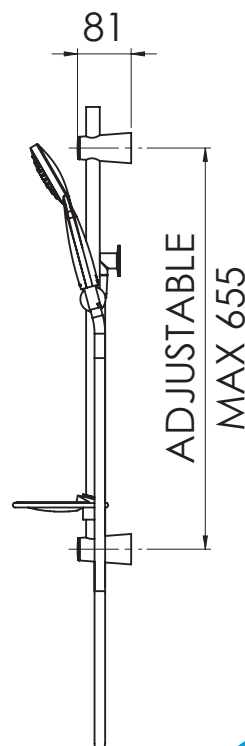

## REFLEX SINGLE SPRAY SLIDE SHOWER

RHSKCSR

### FEATURES & BENEFITS

- For all pressures (up to 1500kPa)
- Single function handpiece
- Shower aperture - 47mm<sup>2</sup>
- 690mm adjustable slide rail (max 655mm C-C)
- 1.5m large bore EN1113 rated metal hose
- Watermark certified
- 5 year warranty