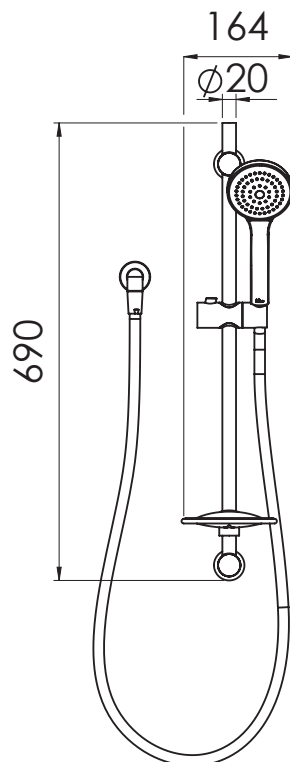

## REFLEX SINGLE SPRAY SLIDE SHOWER

RHSKCSR

### FEATURES & BENEFITS

- For all pressures (up to 1500kPa)
- Single function handpiece
- Shower aperture - 47mm<sup>2</sup>
- 690mm adjustable slide rail (max 655mm C-C)
- 1.5m large bore EN1113 rated metal hose
- Watermark certified
- 5 year warranty