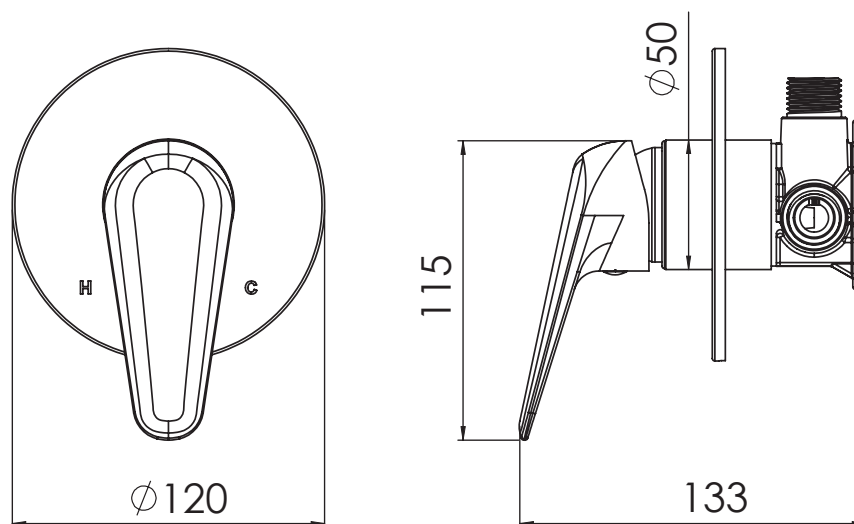

FELTON

www.felton.co.nz
0800 743 358

TECHNICAL PRODUCT INFORMATION

REFLEX

SHOWER MIXER 120MM

RFCSMC

FEATURES & BENEFITS

- For mains (equal high) or equal low pressures (up to 1500kPa)
- Low cost economical mixer
- 40mm quality European cartridge
- Watermark certified
- 10 year warranty
- Lifetime extension warranty available

exclusive to
plumbingworld

081020JC