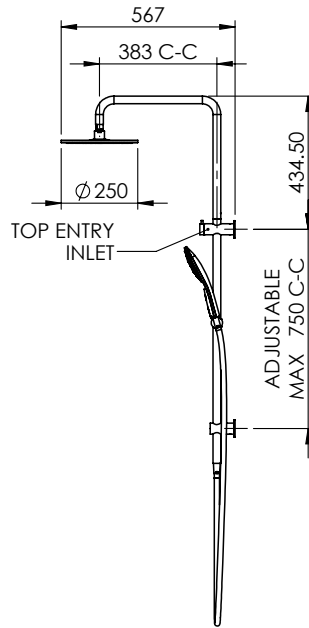

TECHNICAL PRODUCT INFORMATION

QUE RAIN SHOWER COLUMN BRUSHED NICKEL

QRSCBN

FEATURES & BENEFITS

- Mains pressure only
- Brushed nickel PVD finish
- Ø250mm rain head
- Brass shower column with brackets
- Top section pivotable
- Built in diverter to switch between rain head and handpiece
- Top entry G1/2 inch female inlet
- 5 year warranty

RAIN HEAD

HANDPIECE