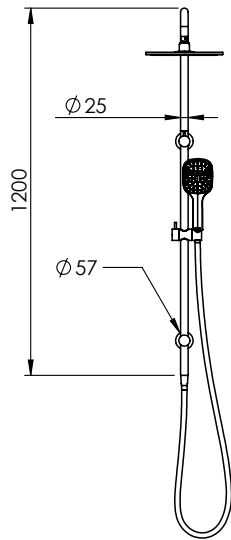

TECHNICAL PRODUCT INFORMATION

QUE RAIN SHOWER COLUMN BRUSHED NICKEL

QRSCBN

FEATURES & BENEFITS

- Mains pressure only
- Brushed nickel PVD finish
- Ø250mm rain head
- Brass shower column with brackets
- Top section pivotable
- Built in diverter to switch between rain head and handpiece
- Top entry G1/2 inch female inlet
- 5 year warranty

RAIN HEAD

HANDPIECE