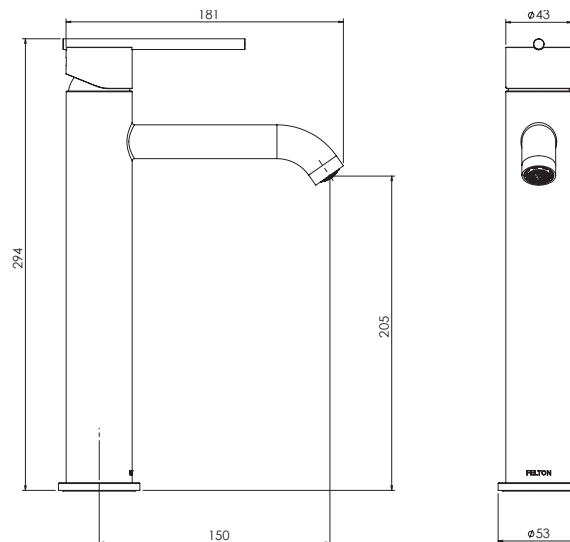

TECHNICAL PRODUCT INFORMATION

MOR

TALL BASIN MIXER

FEATURES & BENEFITS

- Suitable for all pressures (up to 1500kPa)
- Available in chrome & PVD finishes
- 150mm reach
- 35mm quality European cartridge
- Designed in NZ
- Watermark certified
- 10 year warranty (T&C's apply)

Black
MORTBMB

Brushed Nickel
MORTBMBN

EXCLUSIVE TO