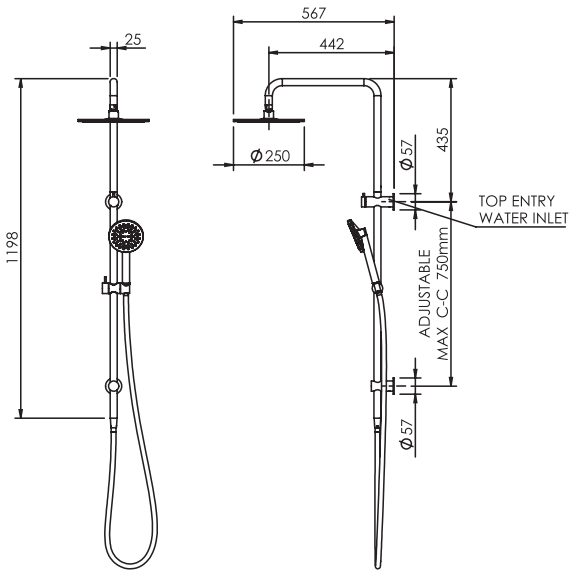

TECHNICAL PRODUCT INFORMATION

MOR

RAIN COLUMN

FEATURES & BENEFITS

- Suitable for mains pressure only
- Available in chrome & PVD finishes
- Single function shower head
- Shower aperture: Rainhead 140mm² | Handpiece 38mm²
- Supplied with Aerlux® jets
- Brass shower column with brackets
- Top section pivotable
- Built in diverter to switch between rain head and handpiece
- Top entry G1/2 inch female inlet
- Watermark certified
- 5 year warranty

Chrome | MORRSCC

Black
MORRSCB

Brushed Nickel
MORRSCBN

EXCLUSIVE TO

FINISH	RAIN HEAD	HANDPIECE
CHROME	MP ★★ 10.0L/min	MP ★★ 9.5L/min
BLACK	MP ★★ 10.0L/min	MP ★★ 9.5L/min
BRUSHED NICKEL	MP ★★ 10.0L/min	MP ★★★ 9.0L/min