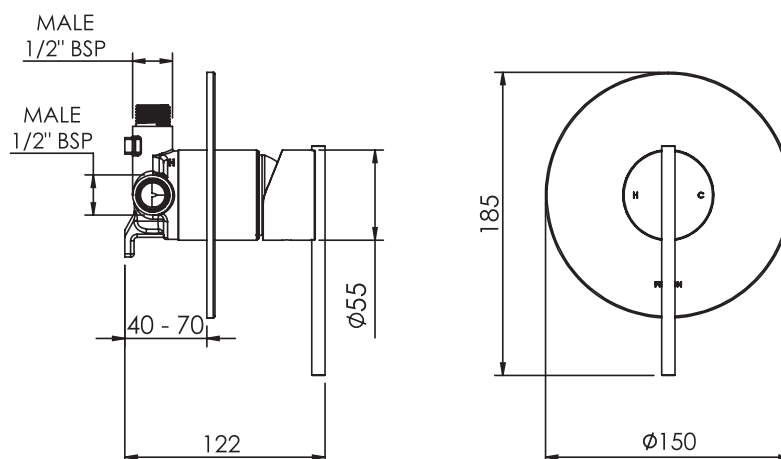

TECHNICAL PRODUCT INFORMATION

MOR

FUSION PLUS® SHOWER MIXER

FEATURES & BENEFITS

- Suitable for all pressures (up to 1500kPa)
- Available in chrome & PVD finishes
- Supplied with venturi jets for unequal pressures
- Full front of wall maintenance. Ideal for future mains pressure upgrade
- Proprietary Felton F5 cartridge with anti-scald and flow limiter
- Designed and assembled in NZ
- Watermark certified
- 10 year warranty (T&C's apply)

EXCLUSIVE TO