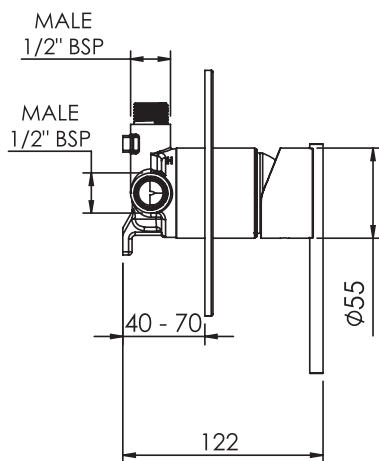

TECHNICAL PRODUCT INFORMATION

MOR

ALL PRESSURES SHOWER MIXER

FEATURES & BENEFITS

- Suitable for all pressures
- Available in chrome & PVD finishes
- Includes venturi jets for optimal unequal pressure
- Proprietary Felton F5 cartridge with anti-scald and flow limiter
- Designed & assembled in NZ
- Watermark certified
- 10 year warranty (T&C's apply)

EXCLUSIVE TO