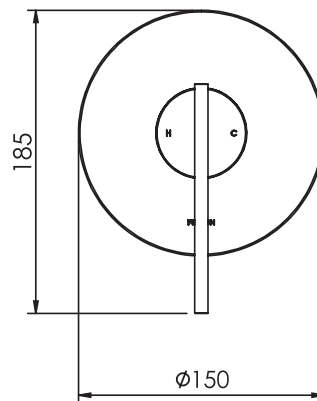

TECHNICAL PRODUCT INFORMATION

MOR

ALL PRESSURES SHOWER MIXER

FEATURES & BENEFITS

- Suitable for all pressures
- Available in chrome & PVD finishes
- Includes venturi jets for optimal unequal pressure
- Proprietary Felton F5 cartridge with anti-scald and flow limiter
- Designed & assembled in NZ
- Watermark certified
- 10 year warranty (T&C's apply)

EXCLUSIVE TO