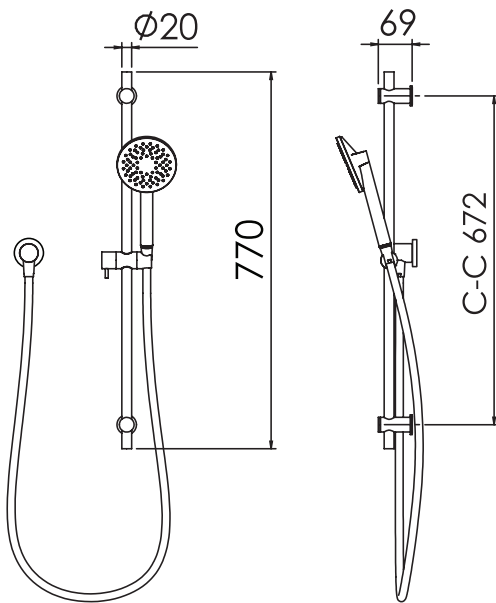

TECHNICAL PRODUCT INFORMATION

MOR AERLUX® SLIDE SHOWER

FEATURES & BENEFITS

- Suitable for all pressures
- Available in chrome & PVD finishes
- Single function handpiece
- Shower aperture 38mm²
- Supplied with Aerlux® jets for mains pressure situation
- 770mm slide rail (max 672mm c-c)
- 1.5m hose
- Watermark certified
- 5 year warranty

Chrome | MORHSKCSRC

Black
MORHSKCSRB

Brushed Nickel
MORHSKCSRBN

EXCLUSIVE TO

FINISH	MAINS PRESSURE	LOW PRESSURE
CHROME	MP ★★★ 10.0L/min	LP ★★★ 9.5L/min
BLACK	MP ★★★ 9.5L/min	LP ★★★ 9.0L/min
BRUSHED NICKEL	MP ★★★ 9.5L/min	LP ★★★ 9.0L/min