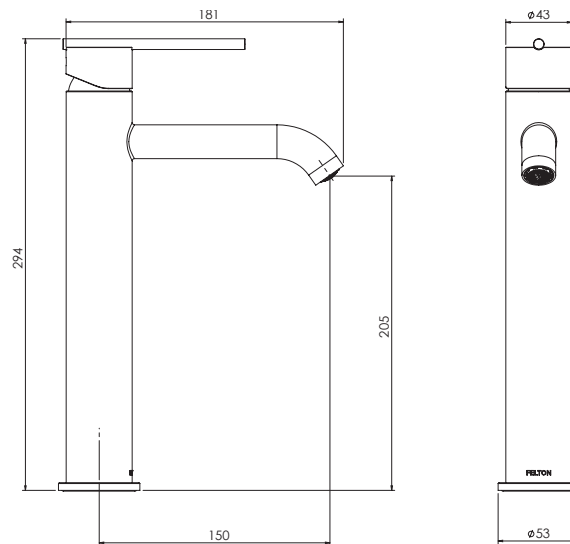

TECHNICAL PRODUCT INFORMATION

MOR

TALL BASIN MIXER

FEATURES & BENEFITS

- Suitable for all pressures (up to 1500kPa)
- Available in chrome & PVD finishes
- 150mm reach
- 40mm quality European cartridge
- Designed in NZ
- Watermark certified
- 10 year warranty (T&C's apply)

EXCLUSIVE TO