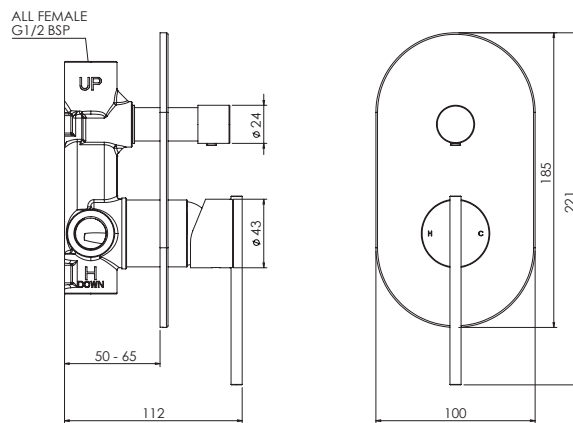

TECHNICAL PRODUCT INFORMATION

MOR MAIN PRESSURE DIVERTER MIXER

FEATURES & BENEFITS

- Suitable for mains pressure only (up to 500kPa)
- Available in chrome & PVD finishes
- Switch between two water outlets
- 35mm quality European cartridge
- Designed in NZ
- 10 year warranty (T&C's apply)

EXCLUSIVE TO