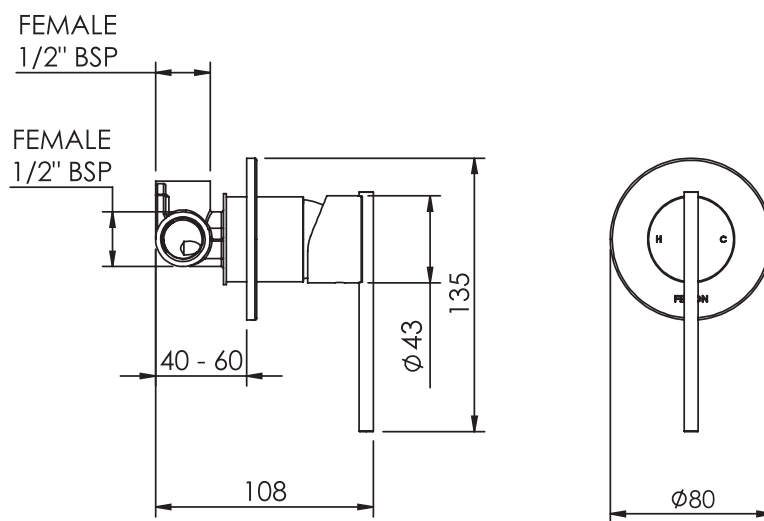

TECHNICAL PRODUCT INFORMATION

MOR SHOWER MIXER

FEATURES & BENEFITS

- Suitable for mains pressure only (up to 500kPa)
- 35mm quality European cartridge
- Available in chrome & PVD finishes
- Designed & assembled in NZ
- 10 year warranty, lifetime extension warranty available
- *5 year limited warranty on product finish

EXCLUSIVE TO