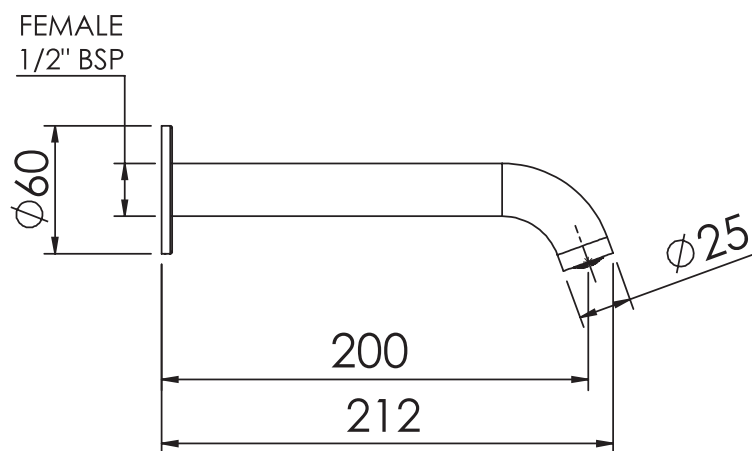

EXCLUSIVE TO