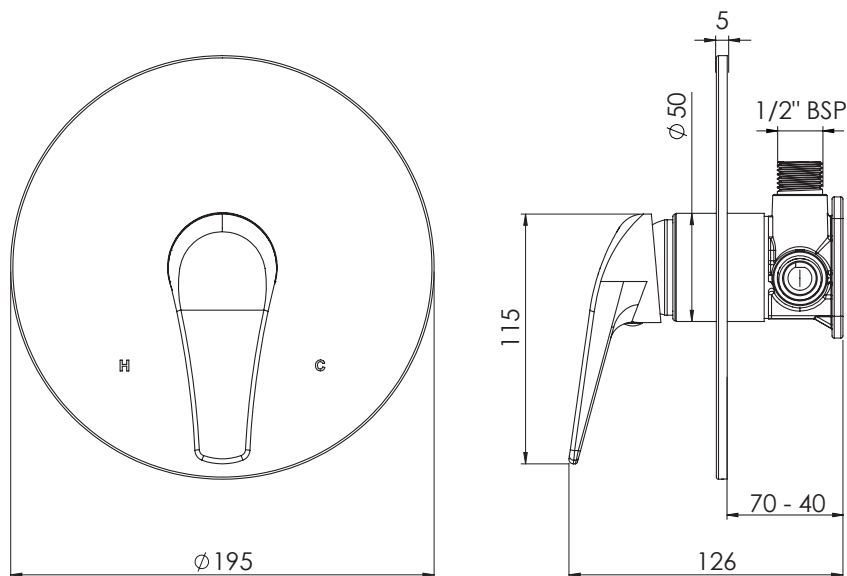

TECHNICAL PRODUCT INFORMATION

KNOX

SHOWER MIXER 195MM

KFCSMCL

FEATURES & BENEFITS

- Suitable for mains (equal high) or equal low pressure (up to 1500kPa)
- 195mm diameter round faceplate
- 40mm quality European cartridge
- Watermark certified
- Designed and assembled in NZ
- 10 year warranty & lifetime extension warranty available