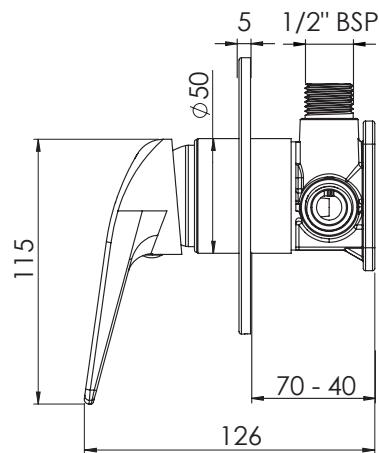

TECHNICAL PRODUCT INFORMATION

KNOX

SHOWER MIXER 120MM

KFCSMC

FEATURES & BENEFITS

- Suitable for mains (equal high) or equal low pressure (up to 1500kPa)
- 120mm diameter round faceplate
- 40mm quality European cartridge
- Watermark certified
- Designed and assembled in NZ
- 10 year warranty & lifetime extension warranty available