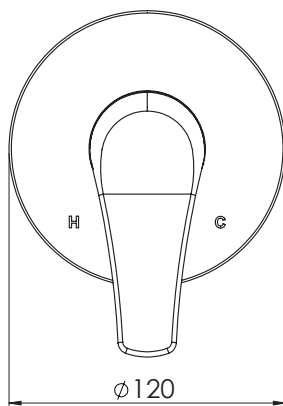

TECHNICAL PRODUCT INFORMATION

KNOX

SHOWER MIXER 120MM

KFCSMC

FEATURES & BENEFITS

- Suitable for mains (equal high) or equal low pressure (up to 1500kPa)
- 120mm diameter round faceplate
- 40mm quality European cartridge
- Watermark certified
- Designed and assembled in NZ
- 10 year warranty & lifetime extension warranty available