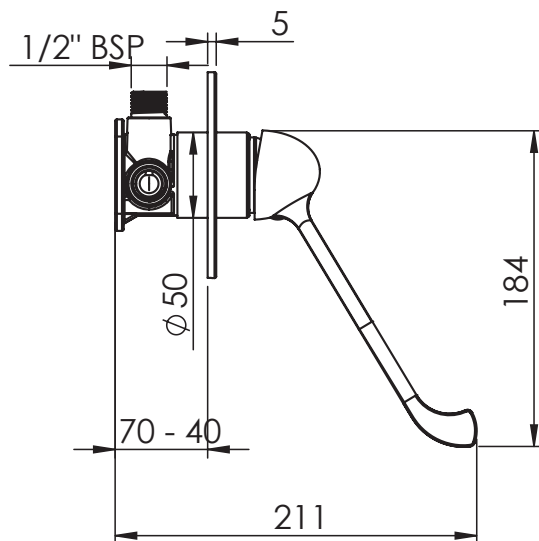

TECHNICAL PRODUCT INFORMATION

KNOX CARE SHOWER MIXER

KCCSMC

FEATURES & BENEFITS

- Suitable for mains (equal high) or equal low pressure (up to 1500kPa)
- 120mm diameter round faceplate
- 40mm quality European cartridge with anti-scald and flow limiter
- Watermark certified
- Designed and assembled in NZ
- 10 year warranty & lifetime extension warranty available