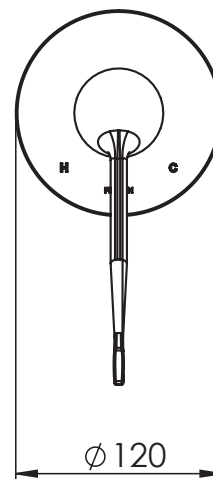

TECHNICAL PRODUCT INFORMATION

KNOX CARE SHOWER MIXER

KCCSMC

FEATURES & BENEFITS

- Suitable for mains (equal high) or equal low pressure (up to 1500kPa)
- 120mm diameter round faceplate
- 40mm quality European cartridge with anti-scald and flow limiter
- Watermark certified
- Designed and assembled in NZ
- 10 year warranty & lifetime extension warranty available