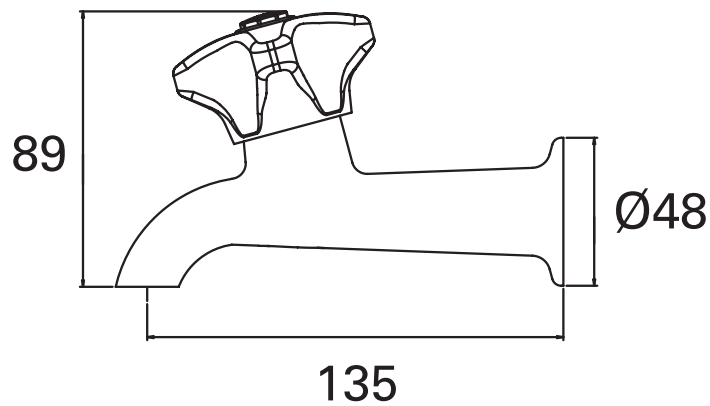

TECHNICAL PRODUCT INFORMATION

EVO II SINK TAP 15MM (SINGLE)

E2STCS

FEATURES & BENEFITS

- For all pressures (up to 1500kPa)
- 135mm reach
- Designed to provide maximum flow
- German headworks
- Manufactured from DZR brass
- Designed in NZ & Watermark certified
- 10 year warranty & lifetime extension warranty available