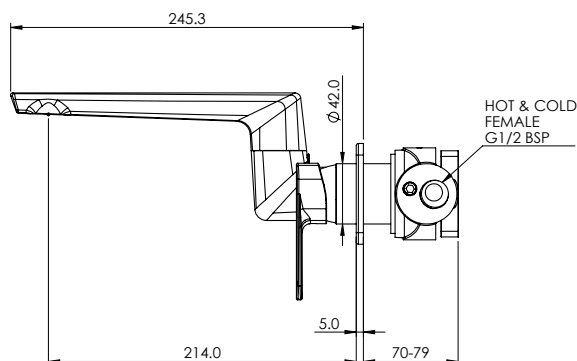

WHEN INSTALLED
AS BASIN MIXER