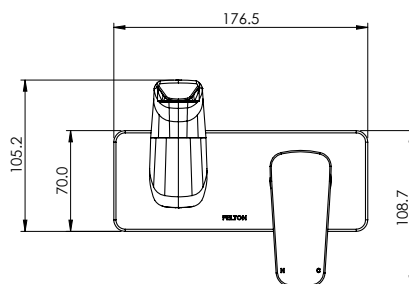

WHEN INSTALLED
AS BASIN MIXER