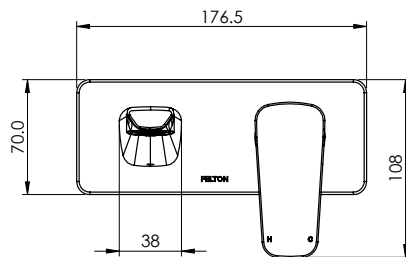

WHEN INSTALLED
AS BASIN MIXER