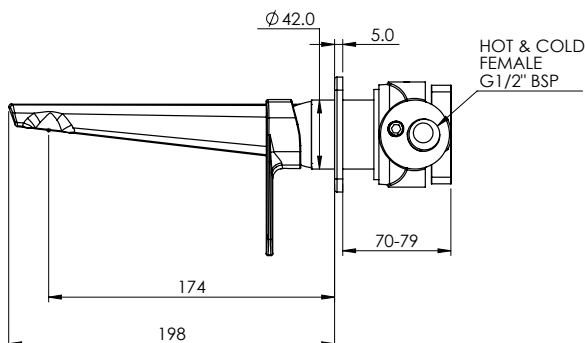

TECHNICAL PRODUCT INFORMATION

AXISS II

WALL MOUNTED BASIN/BATH MIXER 35MM

FEATURES & BENEFITS

- Mains pressure only (up to 500kPa)
- Available in chrome & PVD finishes
- 35mm quality European cartridge
- 174mm reach from wall to centre of outlet
- Pivoting aerator included
- Designed & assembled in NZ
- Watermark certified
- 10 year warranty (T&C's apply)

WHEN INSTALLED
AS BASIN MIXER